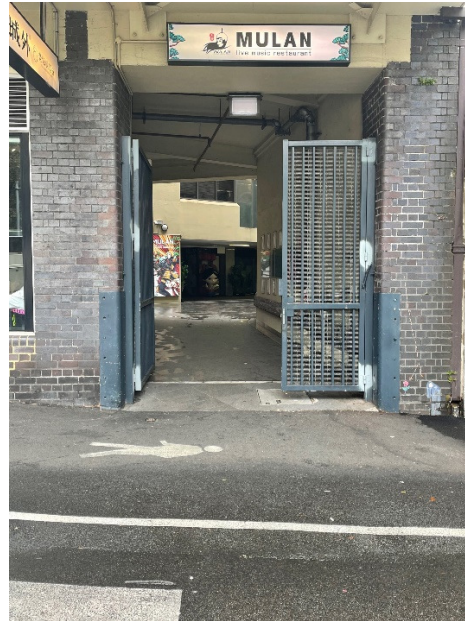

### Accessing the Building

Entry to the building is at 39 Liverpool Street. Look for the red doors, see below:

When you go through the red doors, you will see some stairs – these are locked so you need to proceed through the courtyard area and take the lift.

### Wheelchair Access

Access is through the gates on Dixon Lane: